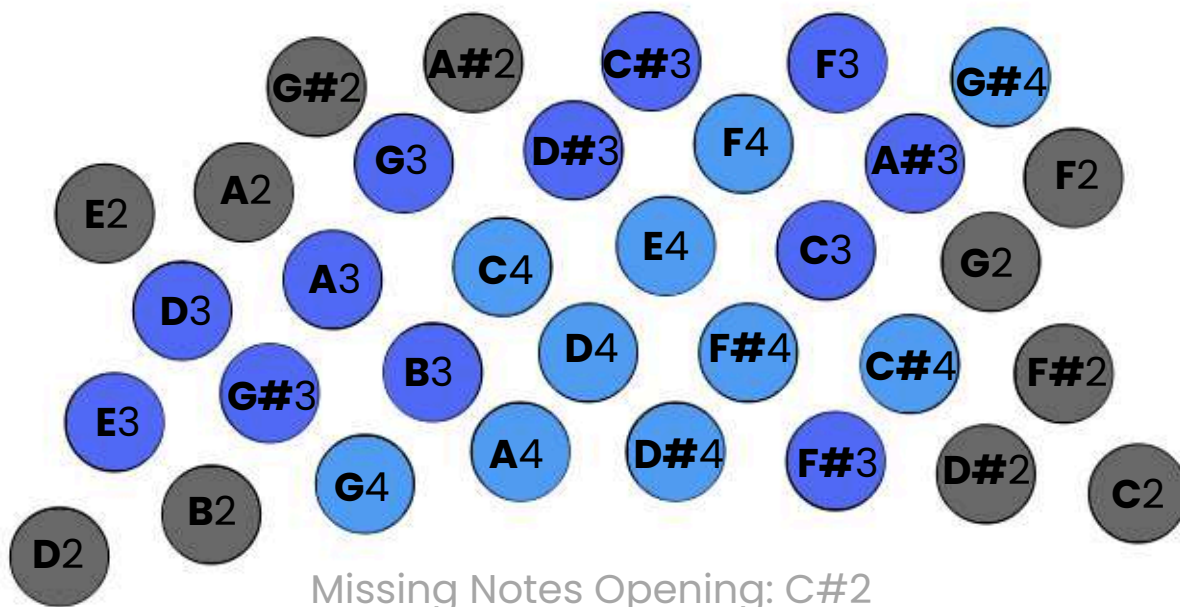

# Bandoneon 142 Bisonoric (*Rheinische*)

## Left Keyboard **Opening**

## Left Keyboard **Closing**

## Left & Right Keyboards Comparison Matching on Piano

Total Range:  
almost 5 Octaves

Omar Caccia  
**BANDONEON**

Bandoneon 142 Keyboards Layout © by Omar Caccia is licensed under CC BY 4.0.  
To view a copy of this license, visit <https://creativecommons.org/licenses/by/4.0/>