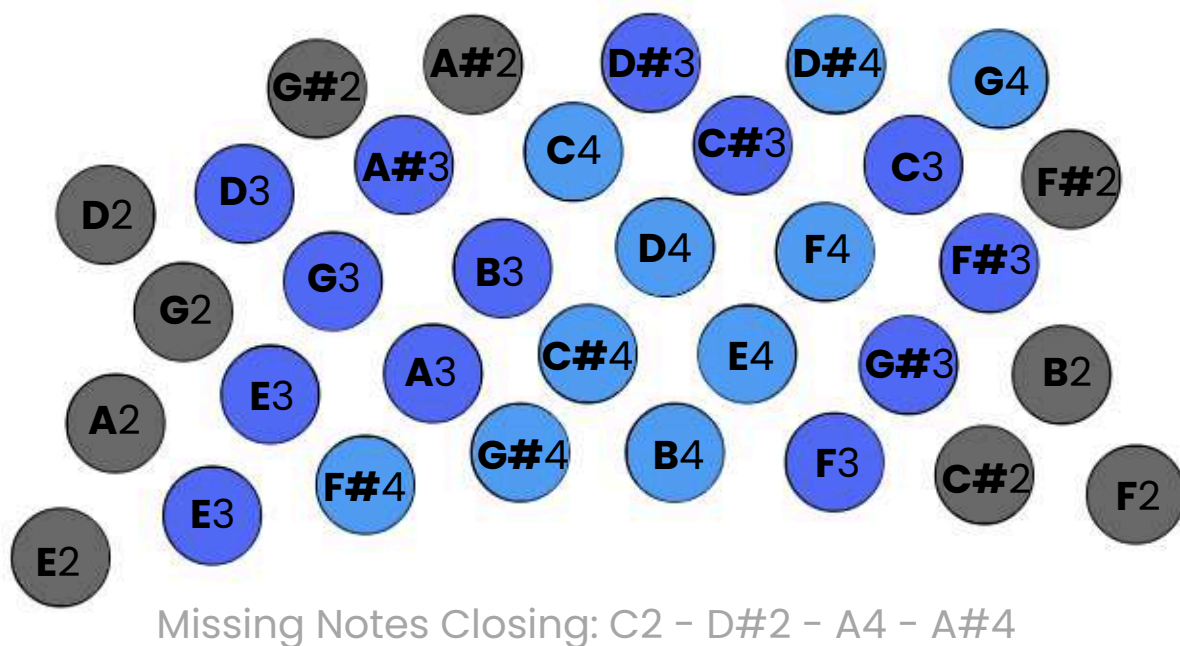

# Bandoneon 142 Bisonoric (*Rheinische*)

## Left Keyboard **Opening**

## Left Keyboard **Closing**

## Left & Right Keyboards Comparison Matching on Piano

Total Range:  
almost 5 Octaves

Omar Caccia  
**BANDONEON**

Bandoneon 142 Keyboards Layout © by Omar Caccia is licensed under CC BY 4.0.  
To view a copy of this license, visit <https://creativecommons.org/licenses/by/4.0/>